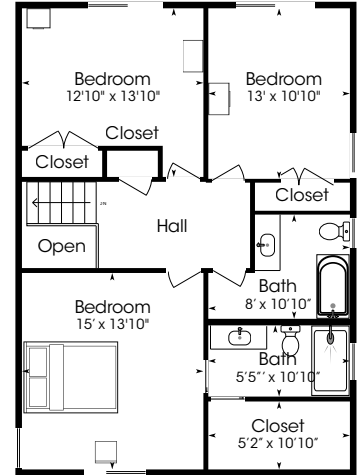

# 1971 Montclair Modern

7155 SW Westgate Way Portland, Oregon 97225

3635 Combined Sq Ft

Main Level: 1774 Sq Ft

Upper: 920 Sq Ft

Lower: 941 Sq Ft

\* Measurements are an A-Quality Measurement approximation only and not to be relied upon. Buyers to verify all measurements for themselves.