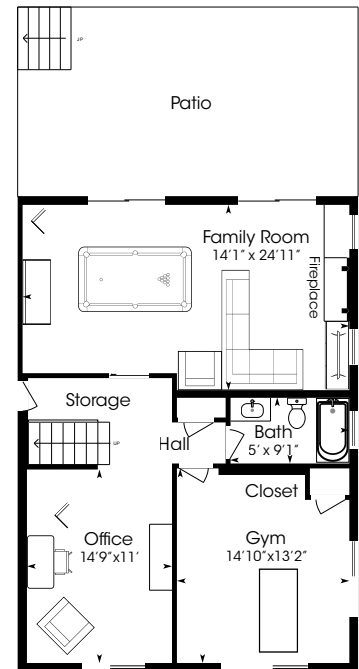

# 1971 Montclair Modern

7155 SW Westgate Way Portland, Oregon 97225

3635 Combined Sq Ft

Main Level: 1774 Sq Ft

Upper: 920 Sq Ft

Lower: 941 Sq Ft

\* Measurements are an A-Quality Measurement approximation only and not to be relied upon. Buyers to verify all measurements for themselves.