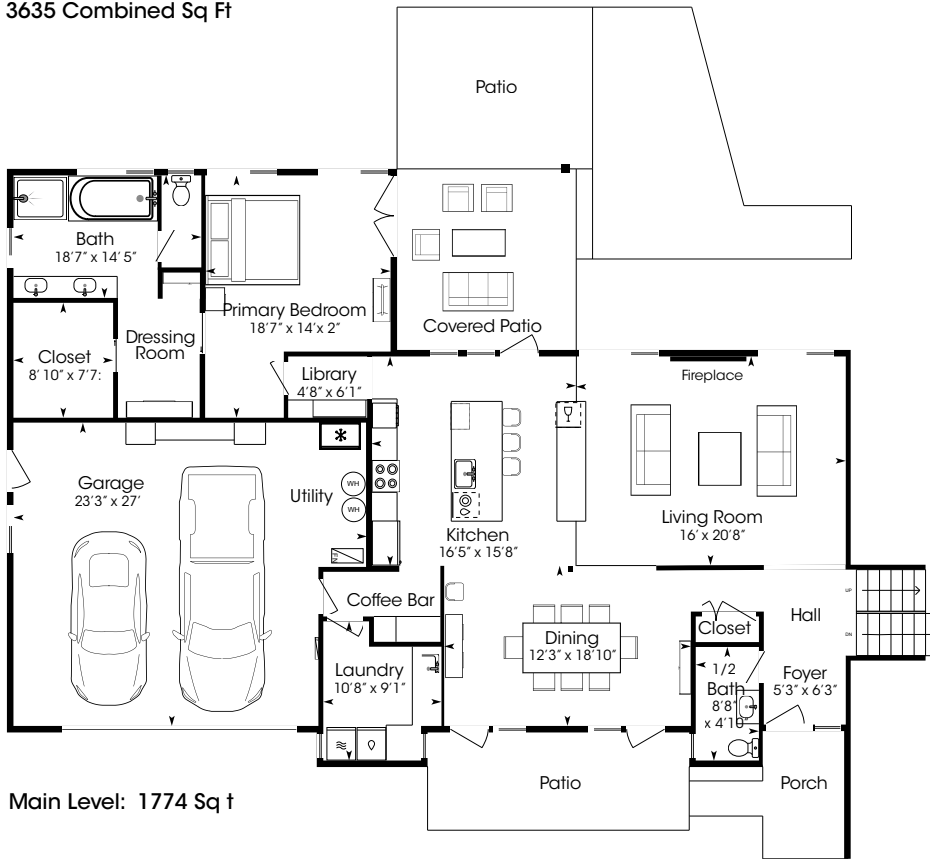

# 1971 Montclair Modern

7155 SW Westgate Way Portland, Oregon 97225

3635 Combined Sq Ft

Main Level: 1774 Sq Ft

Upper: 920 Sq Ft

Lower: 941 Sq Ft

\* Measurements are an A-Quality Measurement approximation only and not to be relied upon. Buyers to verify all measurements for themselves.